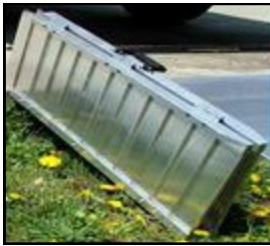

## **CURB RAMPS**

- CR3030 - 30" wide x 30" long..... **\$ 83.79**
- CR3033 - 30" wide x 33" long..... **\$ 85.99**
- CR3036 - 30" wide x 36" long..... **\$ 88.20**
- CR3642 - 36" wide x 42" long..... **\$116.01**

## **FOLD RAMPS**

- 2SCR - 2' single fold carry ramp ..... **\$ 71.10**
- 3SCR - 3' single fold carry ramp ..... **\$ 71.10**
- 5TRI - 5' three-way fold carry ramp ..... **\$152.10**